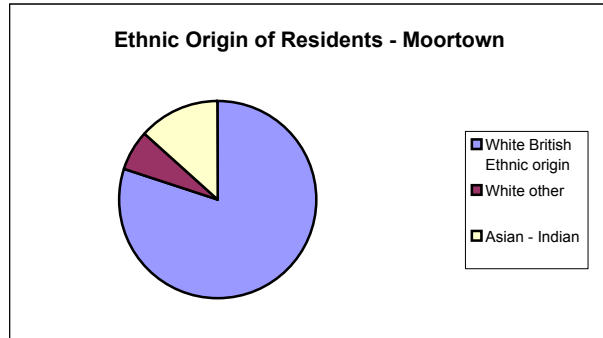

Appendix 1 - Demographics

Moortown

Total number of Attendees = 60

15 out of the 60 attendees completed the gender question. Of these 80% female to 20% male

15 out of the 60 attendees also told us their ethnicity and age.

Roundhay

Total number of attendees = 60

13 out of the 60 attendees completed the gender question. Of these 47% female to 53% male

13 out of the 60 attendees told us their ethnicity and age

Chapel Allerton