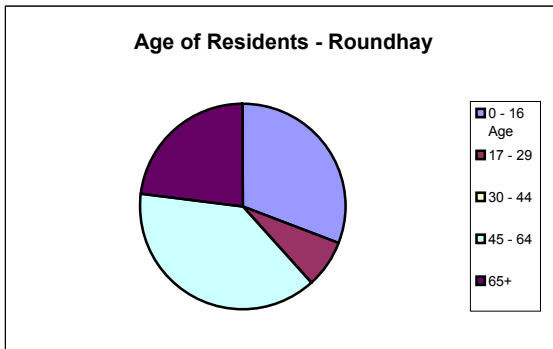

Appendix 1 - Demographics

Moortown

Total number of Attendees = 60

15 out of the 60 attendees completed the gender question. Of these 80% female to 20% male

15 out of the 60 attendees also told us their ethnicity and age.

Roundhay

Total number of attendees = 60

13 out of the 60 attendees completed the gender question. Of these 47% female to 53% male

13 out of the 60 attendees told us their ethnicity and age

Chapel Allerton