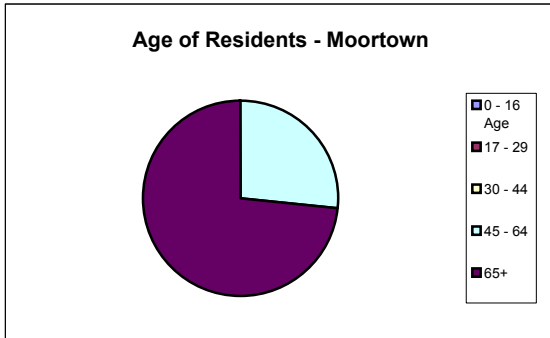

Appendix 1 - Demographics

Moortown

Total number of Attendees = 60

15 out of the 60 attendees completed the gender question. Of these 80% female to 20% male

15 out of the 60 attendees also told us their ethnicity and age.

Roundhay

Total number of attendees = 60

13 out of the 60 attendees completed the gender question. Of these 47% female to 53% male

13 out of the 60 attendees told us their ethnicity and age

Chapel Allerton

Total number of attendees = 130

8 of the attendees completed the gender question. Of these 38% female to 62% male

8 of the attendees told us their ethnicity and age.